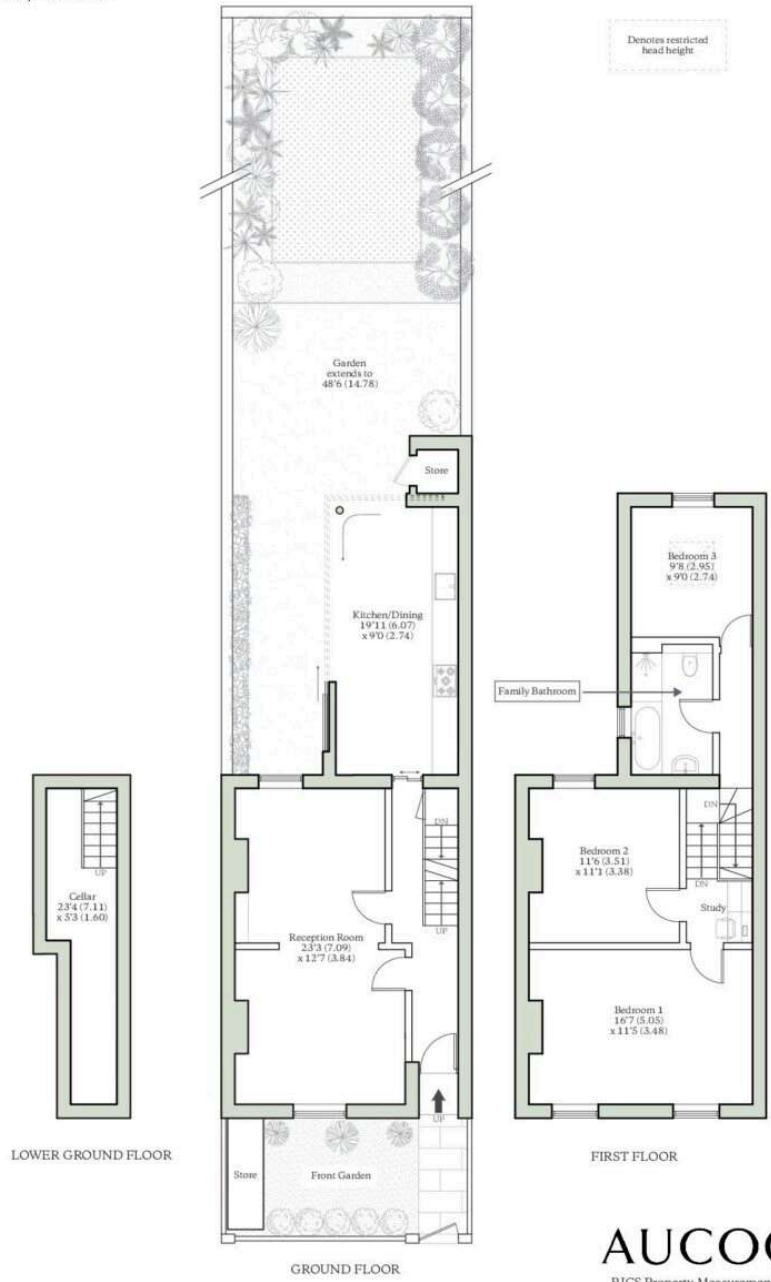

This two-window wide late-Victorian house has been thoughtfully designed to maximise its space. A welcoming hallway leads into a bright, airy double reception room, offering a spacious living area and a separate dining space. Original features, such as sash windows, stripped pine flooring, a marble-surround fireplace, intricate cornicing, and an original cast-iron burner, celebrate the home's heritage. Modern updates like double glazing and elegant wall-hung shelving enhance both its practicality and charm.

Upstairs, three beautifully proportioned bedrooms are complemented by a nook/study area on the upper landing. The principal bedroom, positioned at the front of the house, enjoys peaceful views over the church through two large sash windows. The second and third bedrooms overlook the serene rear garden. A modern bathroom, flooded with natural light from a frosted sash window, offers a bright, airy atmosphere.

To the rear, a 48 ft landscaped garden provides a serene oasis, with a row of Silver Birch trees and the lush foliage of neighbouring homes adding privacy and tranquillity.

---

EPC

=D

---

RITSON ROAD, LONDON, E8

Approximate Internal Area including limited use area (9 sq ft / 0.9 sq m) = 1261 sq ft / 117.2 sq m  
Excluding external store  
For identification only - Not to scale

Denotes restricted head height

**AUCOOT**  
RICS Property Measurements Standard